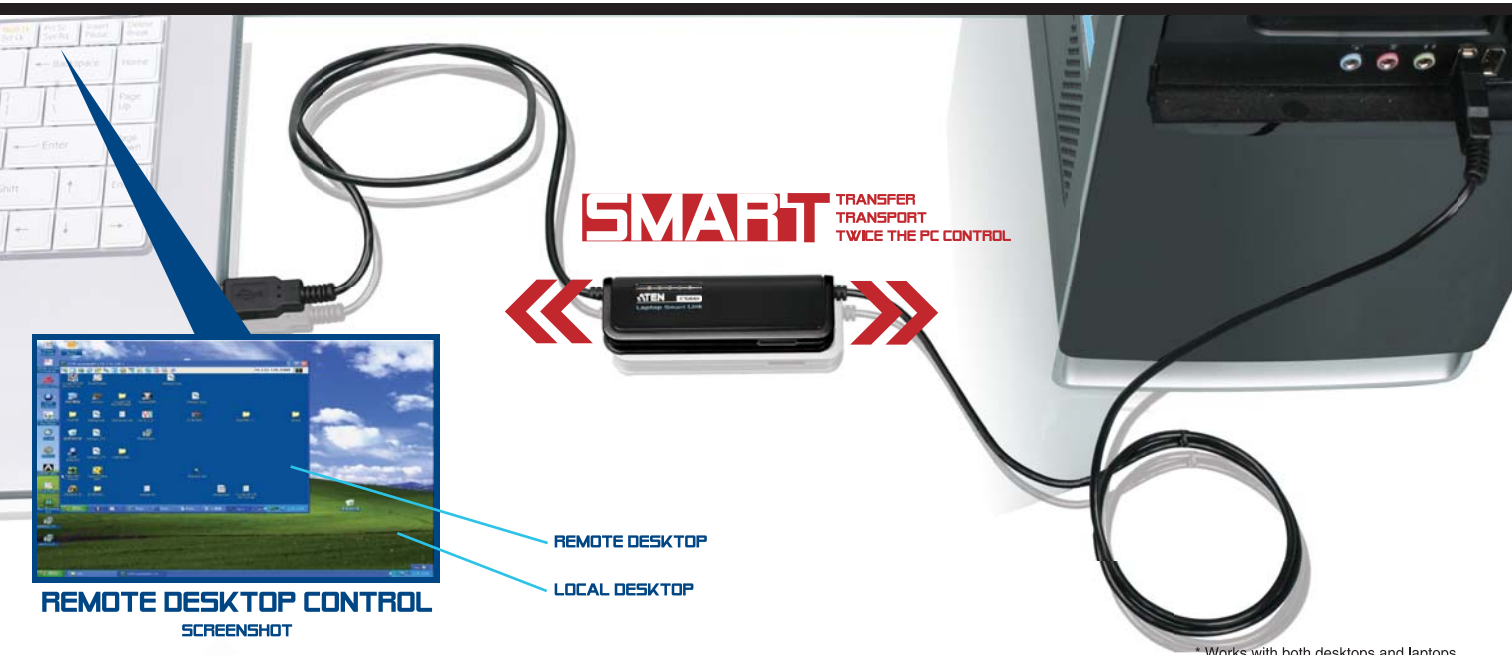

Introducing the Laptop Smart Link

(Actual Size)

THE ALL NEW CS661 LAPTOP SMART LINK ALLOWS YOU TO REMOTELY CONTROL YOUR COMPUTER, SHARE PERIPHERALS AND TRANSFER FILES

ATEN also offers a complete line of 2 and 4-port KVMs